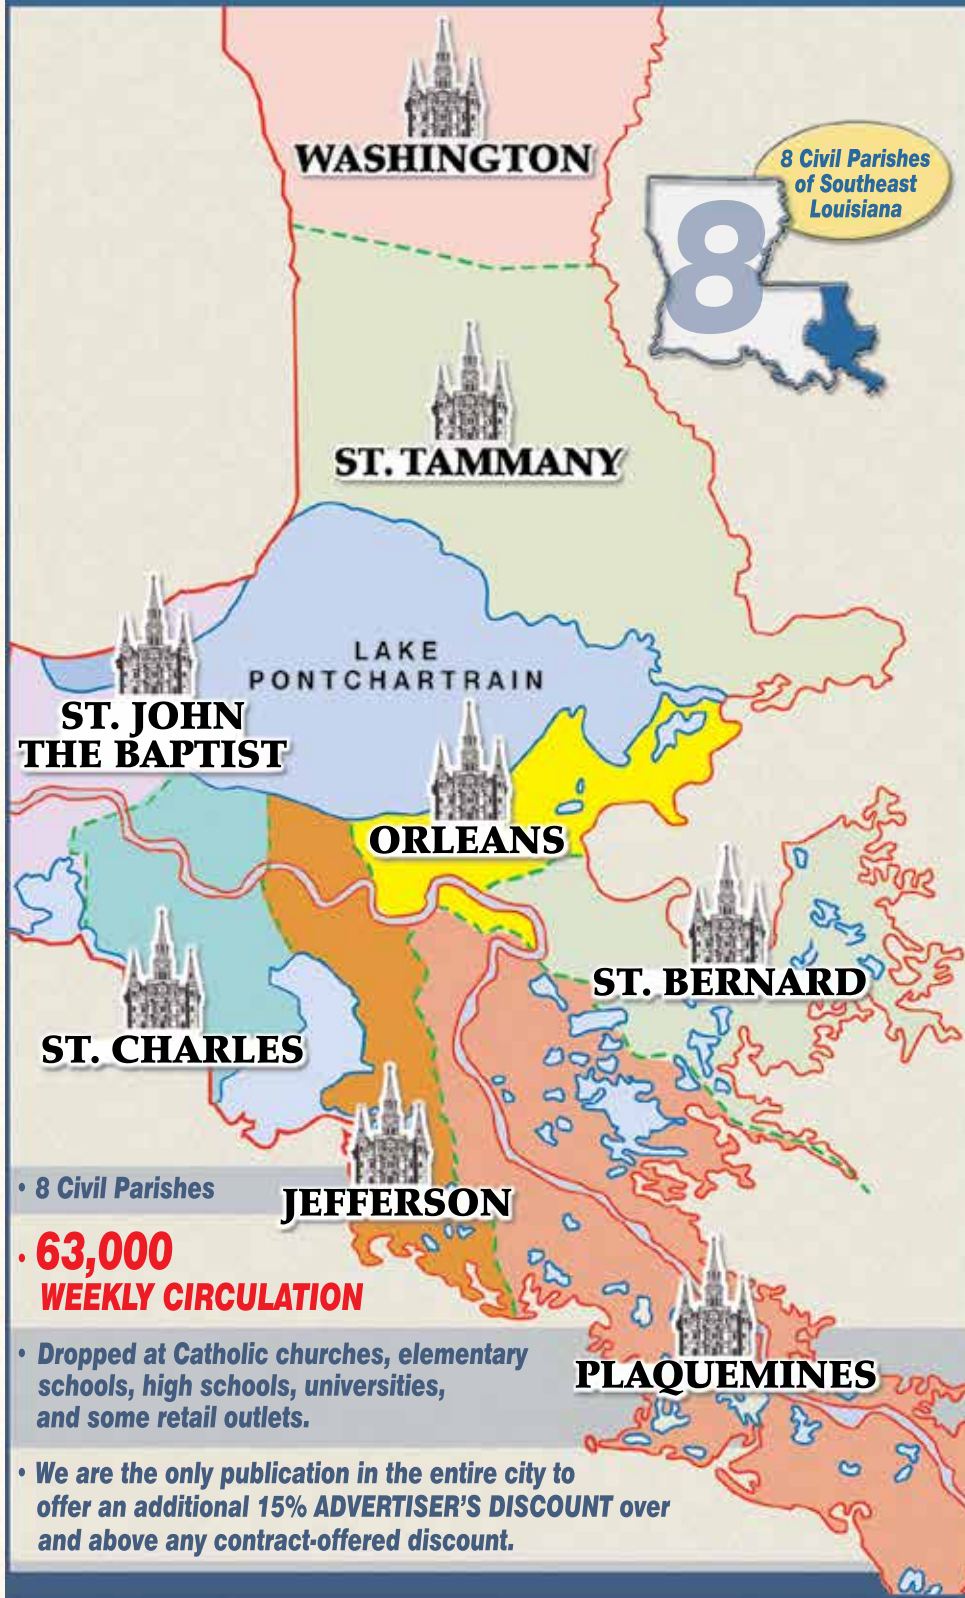

AREA OF COVERAGE (8 CIVIL PARISHES)

• 8 Civil Parishes

• **63,000**
WEEKLY CIRCULATION

• *Dropped at Catholic churches, elementary schools, high schools, universities, and some retail outlets.*

• *We are the only publication in the entire city to offer an additional 15% ADVERTISER'S DISCOUNT over and above any contract-offered discount.*